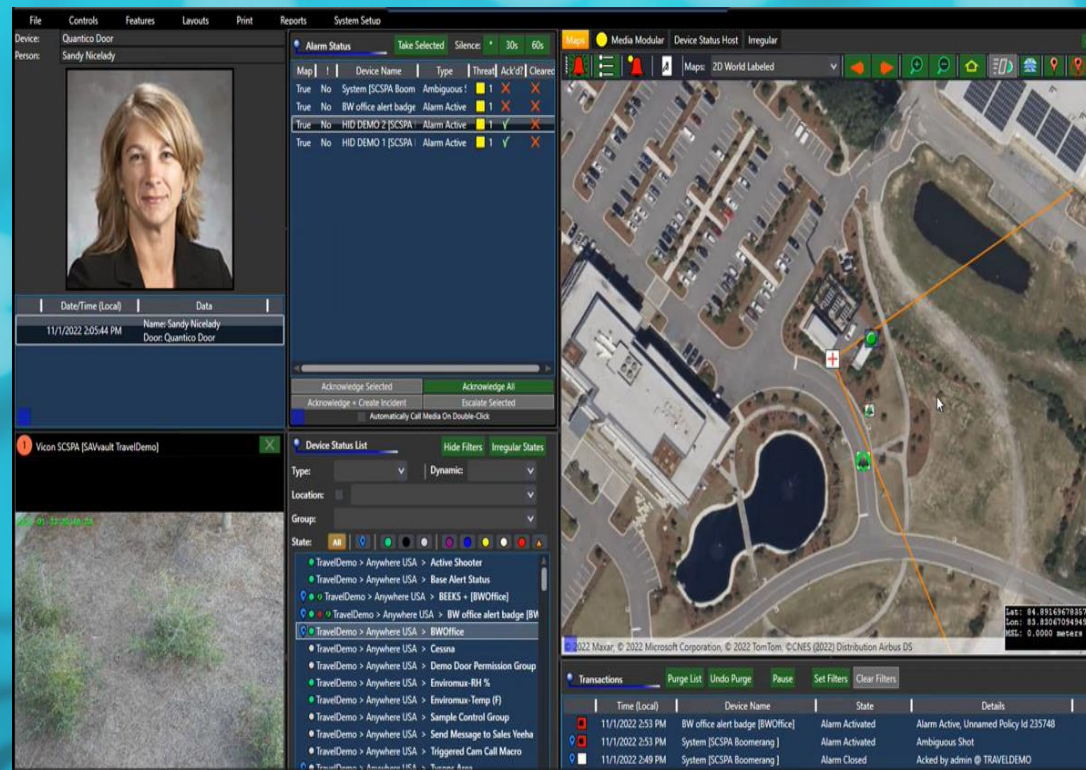

BLACKBURN GLOBAL LLC

MOBILE OR FIXED VISUALLY AWARE COMMUNICATION SYSTEMS

MOBILE COMMUNICATION PLATFORM

- A complete pull it to the emergency site with less than a 20-minute set up time until active.
- Powered by a host of Redundant and automatically fail over systems:
 - Plug in local power, Solar, Generator, Fuel Cell, with Battery Back-up.
- Offering Capabilities of:
 - Military Grade Active shooter systems.
 - Camera systems with Facial Recognition.
 - Data back haul of: Cellular, Private Cellular, Satellite, WiMax, and Others.
 - Full GPS or RFID Tracking of personal in the Area
 - Full complement of Available Sensors for Hazardous Gasses and Biological or Radioactive substances.

ACTIVE SHOOTER DASHBOARD

- Interfaced with the Camera Systems for situational awareness.
- Powered by a host of Redundant and automatically fail over systems:
 - Plug in local power, Solar, Generator, Fuel Cell, with Battery Back-up.
- Offering Capabilities of:
 - Knowing where the shots came from in real time
 - Camera systems lock on and follow the threat.
 - Allows Planning of evacuation paths.
 - Allows Police to know where threat is.
 - Full complement of Available Sensors far Heat sensing to see hiding threats.

ONE INTERFACE TO MANAGE ALL INFORMATION

- No Multiple Systems to Monitor all information is collected in one Graphical interface.
- Automated alerts by multiple formats, no need to have 24 X 7 Monitoring.
 - Plug in local power, Solar, Generator, Fuel Cell, with Battery Back-up.
- Offering Full Capabilities For:
 - Schools.
 - Emergency Response Team.
 - Police.
 - Homeland Security.
 - Parking Lot Monitoring and Security.
 - Fire departments.
 - Disaster Response.
 - Border Security.
 - Search and Rescue.