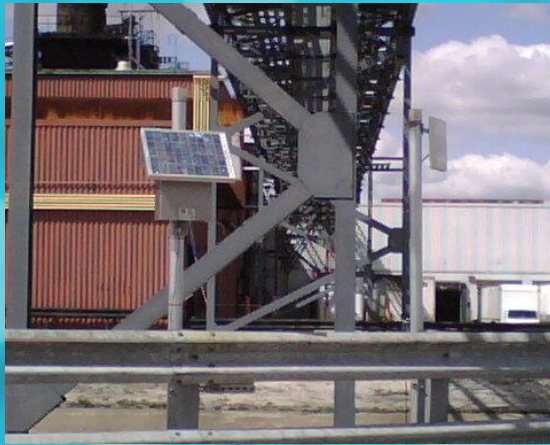

SYSTEMS AVAILABLE FOR MOBILE AS DESCRIBED OR FIXED PERMENT SYSTEMS.

- No With Solar Power and wireless data backhaul there is no need to run Expensive power and Network runs.
- Automated alerts by multiple formats, no need to have 24 X 7 Monitoring.
  - Plug in local power, Solar, Generator, Fuel Cell, with Battery Back-up.
- Offering Full Capabilities For:
  - Monitoring and Controlling Gates.
  - Lot Monitoring and Real-Time Inventory counts.
  - Rental Check In and Check Out.
  - Souls on-site for emergency situations.
  - Theft alerts and Security.
  - No more Lost Inventory, Know where across Multiple Lots.
  - Reduce Retrieval time.
  - Personnel Check In and Out.
  - And Many more uses.